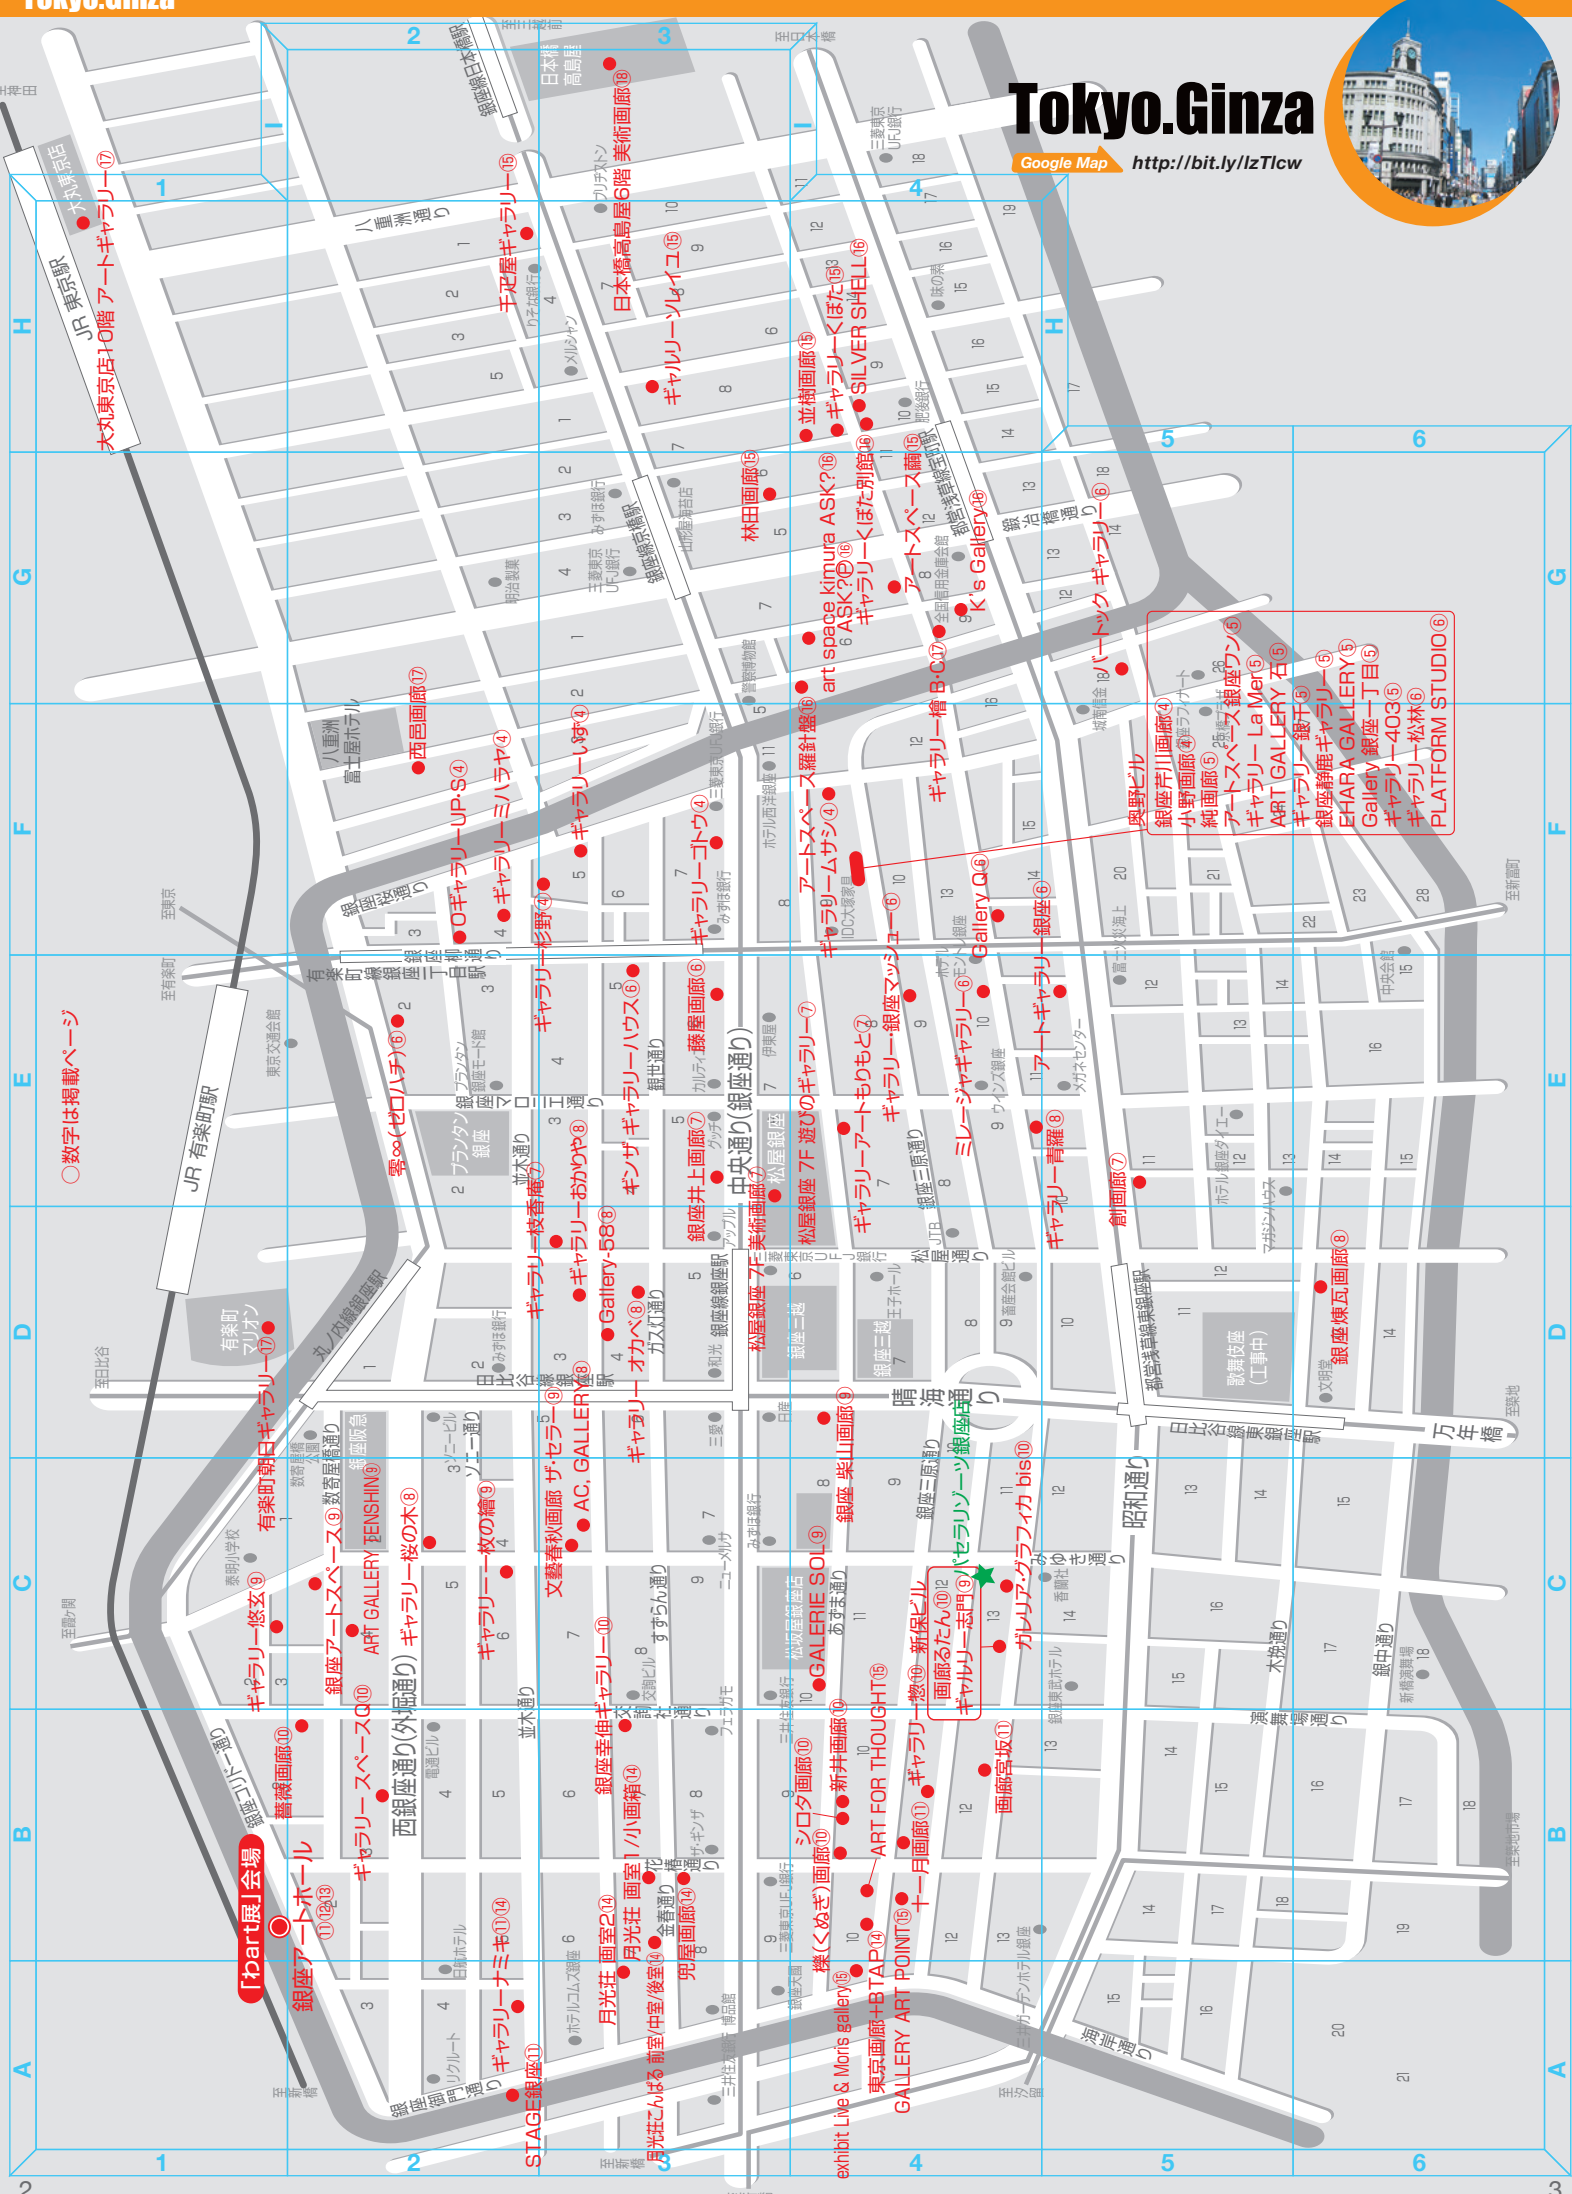

○ 数字は掲載ページ

iart展1会場
銀座アートホール ⑩⑫⑬

銀座煉瓦画廊⑧
銀座静庵ギャラリー⑤
EHARA GALLERY⑤
Gallery 銀座一丁目⑤
ギャラリー403⑤
ギャラリー松林⑥
PLATFORM STUDIO⑥

画廊・グラフィカ bis ⑩
画廊るたん⑩⑫
ギャラリー志野⑨

ART FOR THOUGHT⑮
東京画廊+BTAP⑭
GALLERY ART POINT⑮

銀座アートスペース⑩
ART GALLERY BENSIN⑩
ART GALLERY BENSIN⑩
ART GALLERY BENSIN⑩

有楽町朝日ギャラリー⑫
朝日ビル

大丸東京店10階 アートギャラリー⑫
大丸東京店